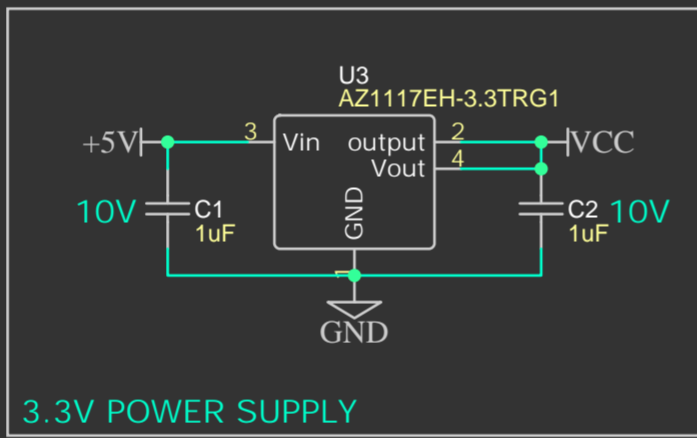

Embedded Aurora Connect Lite

UPLOAD MODE CONTROL

LEDs

Connectors

Core

3.3V POWER SUPPLY

5V POWER SUPPLY

USB Connector with protection