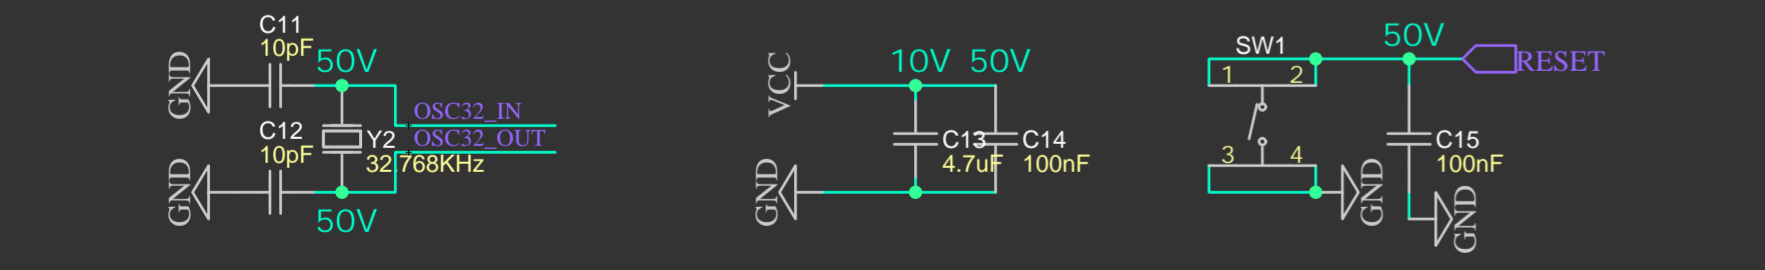

Embedded Aurora Connect Lite

UPLOAD MODE CONTROL

LEDs

Connectors

Core

3.3V POWER SUPPLY

5V POWER SUPPLY

USB Connector with protection