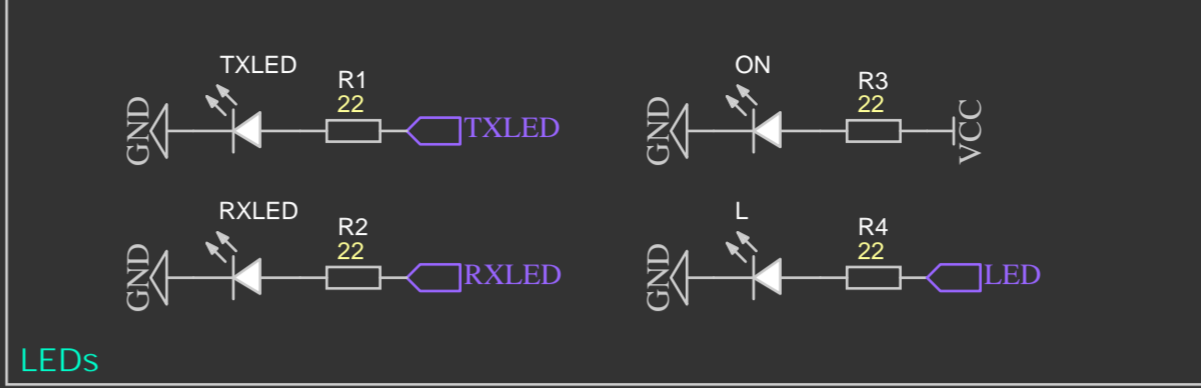

Embedded Aurora Connect Lite

UPLOAD MODE CONTROL

LEDs

Connectors

Core

3.3V POWER SUPPLY

5V POWER SUPPLY

USB Connector with protection