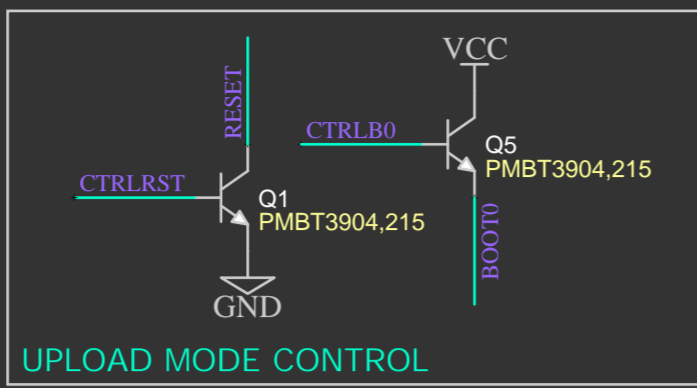

Embedded Aurora Connect Lite

UPLOAD MODE CONTROL

LEDs

Connectors

Core

3.3V POWER SUPPLY

5V POWER SUPPLY

USB Connector with protection