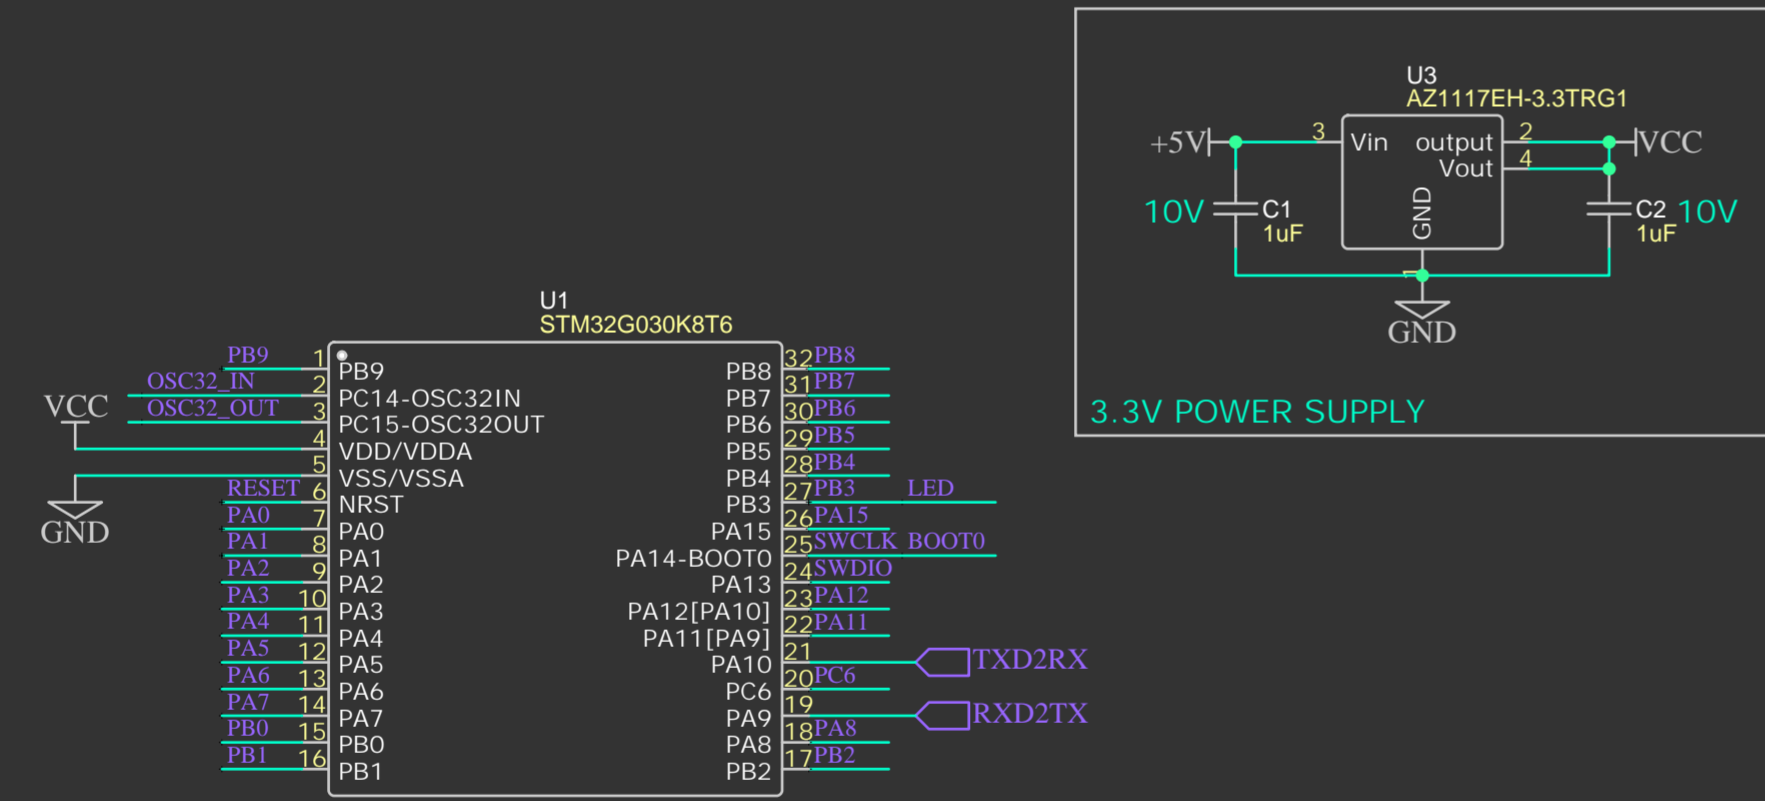

Embedded Aurora Connect Lite

UPLOAD MODE CONTROL

LEDs

Connectors

Core

3.3V POWER SUPPLY

5V POWER SUPPLY

USB Connector with protection