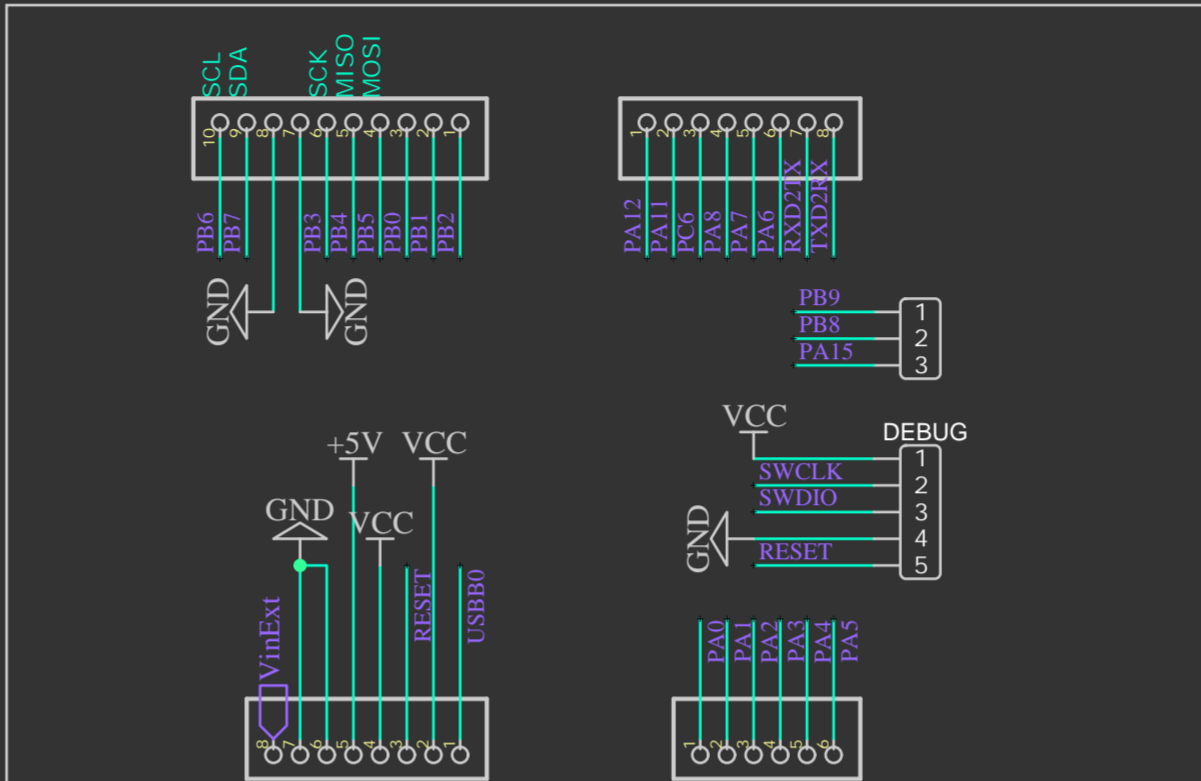

Embedded Aurora Connect Lite

UPLOAD MODE CONTROL

LEDs

Connectors

Core

3.3V POWER SUPPLY

5V POWER SUPPLY

USB Connector with protection