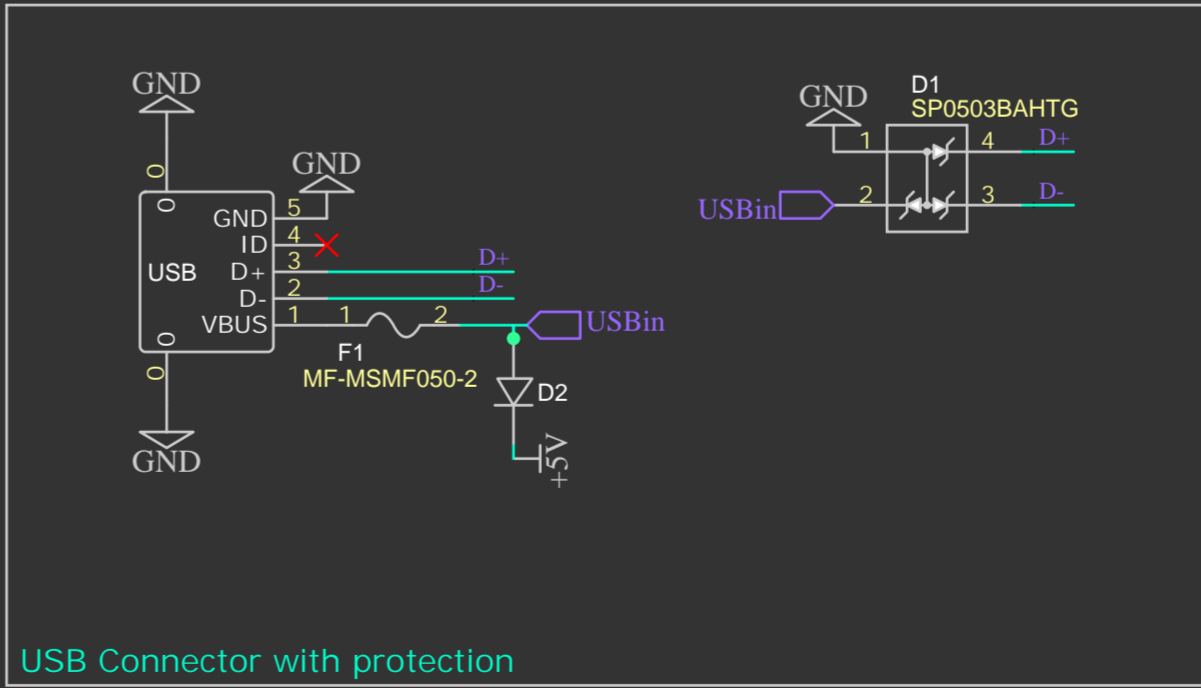

Embedded Aurora Connect Lite

UPLOAD MODE CONTROL

LEDs

Connectors

Core

3.3V POWER SUPPLY

5V POWER SUPPLY

USB Connector with protection