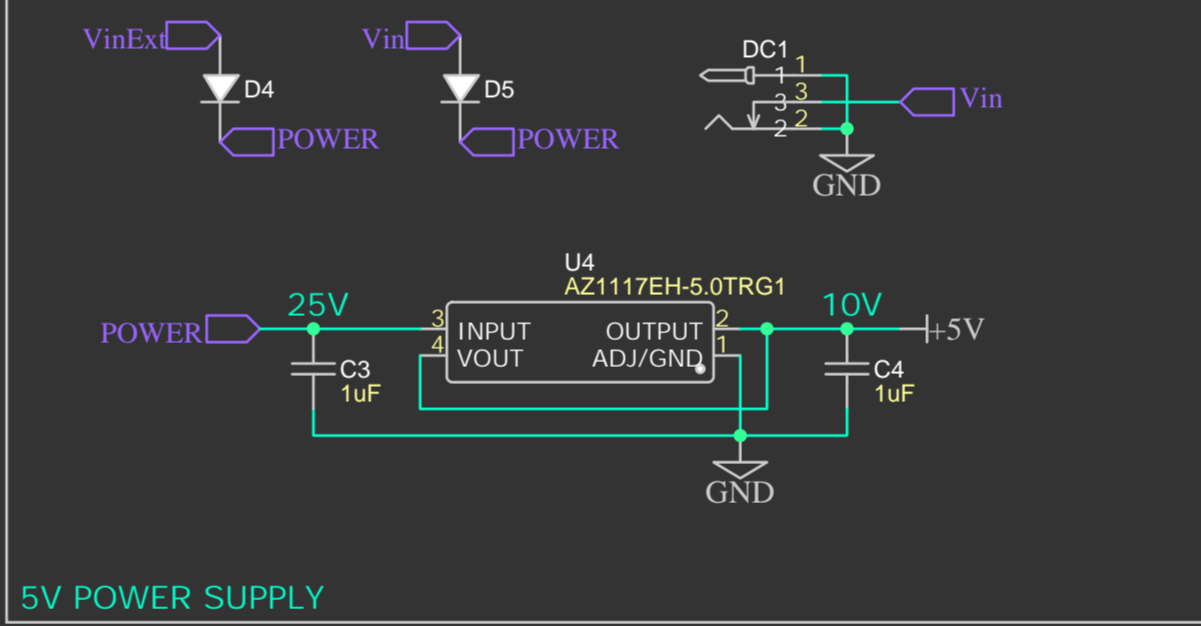

Embedded Aurora Connect Lite

UPLOAD MODE CONTROL

LEDs

Connectors

Core

3.3V POWER SUPPLY

5V POWER SUPPLY

USB Connector with protection